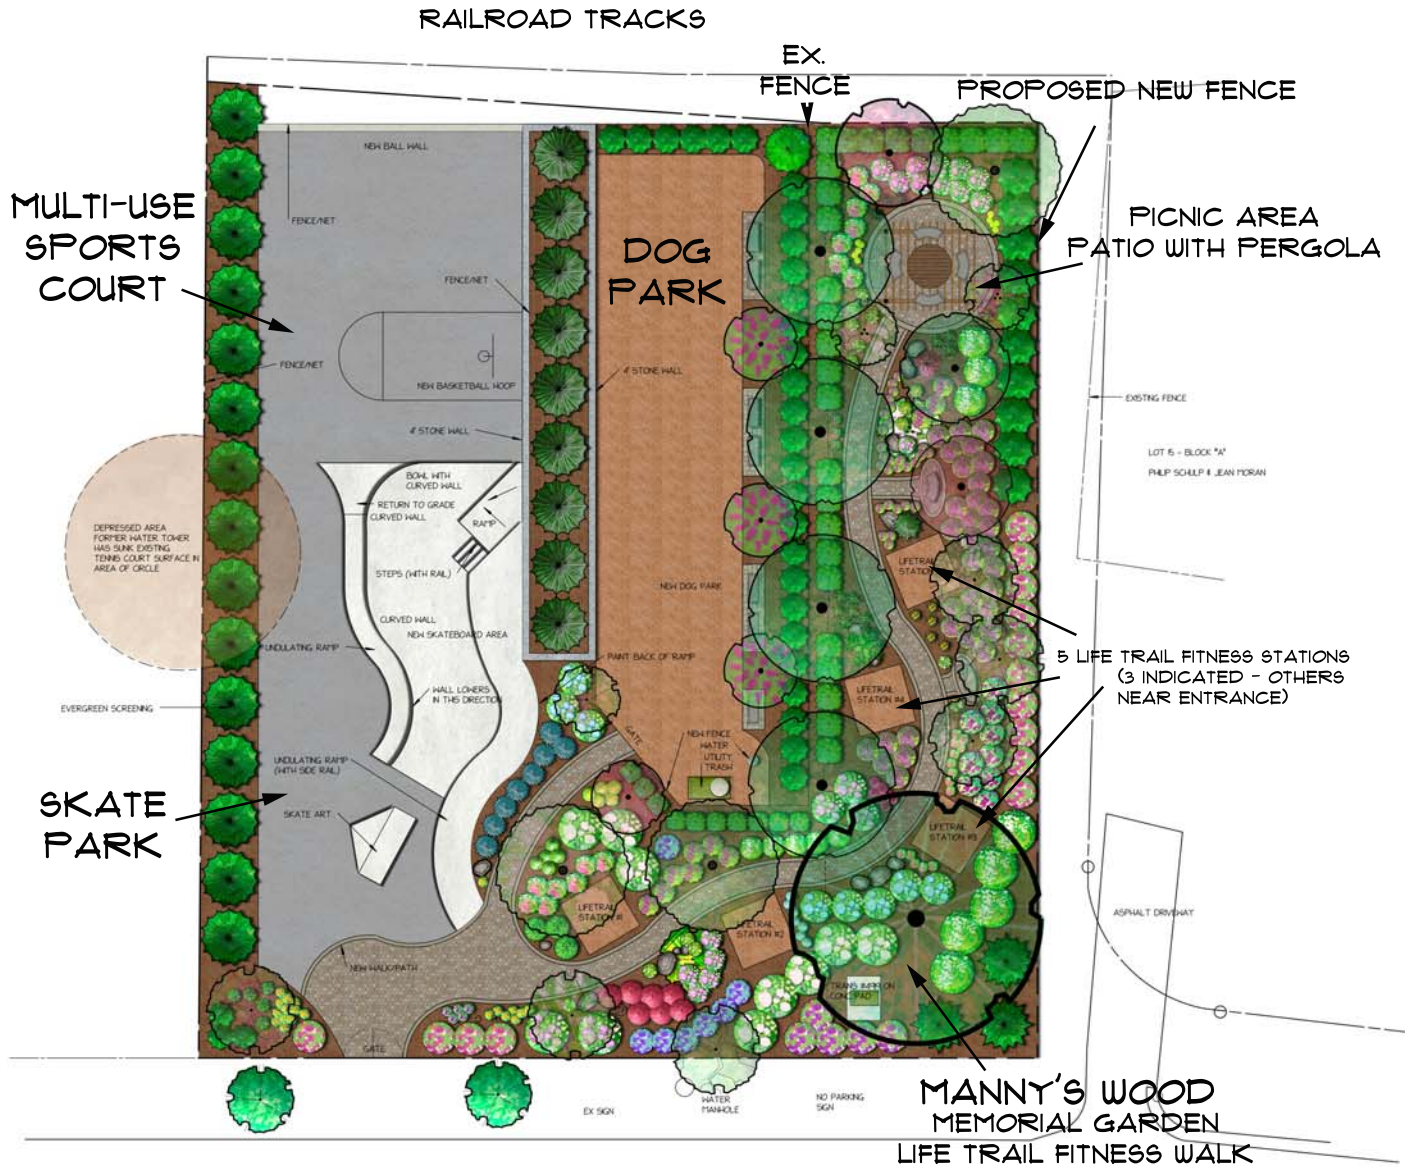

LANDSCAPE PLAN VIEW

CAMBRIA COURTS REHABILITATION PROJECT CONCEPT PLAN

CAMBRIA AVENUE

DESIGNED BY:

Jessica M Fox

FOR:

WWW.GOSHENENTERPRISES.COM
(301) 869 - 8544

PALEGH AVENUE